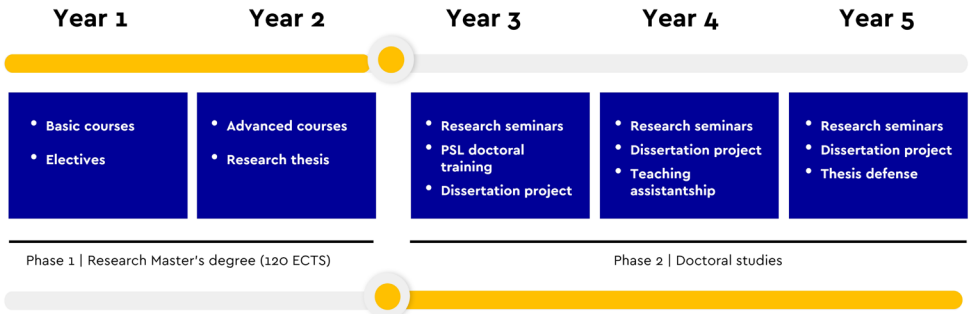

# CHOOSE PSL FOR YOUR PHD TRACK

Join outstanding students from around the globe.  
Launch your world-class research career with us!

- Highly selective, fully funded 5-year programs (MSc 2yrs + PhD 3yrs)
- Full English instruction in a vibrant, international scientific environment
- Select from 7 specialized tracks at cutting edge of science:  
→ *Astrophysics, Chemistry, Computer Science, Earth Science & Biodiversity, Engineering, Life Sciences, Physics.*